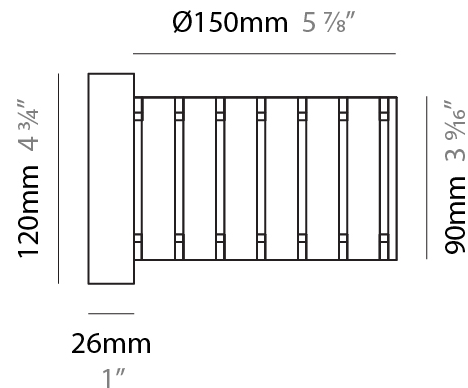

PROJECT	
TYPE	
SPECIFIER	
QUANTITY	
DATE	

LUZ OCULTA WOOD SURFACE

D53031- -
base number   Finish Options   Finish Options

1. To build a product code in our configurator select the specify button on the base model # product page
2. To build a manual product code on this datasheet choose from the options listed below in blue font and add the suffix to the base model #

GENERAL

Series: Luz Oculta
Subseries: Luz Oculta Wood
Brand: Fambuena
Division: Design
Mounting Type: Surface
Mounting Location: Wall
Subcategory: Ambient

PHYSICAL

Shape: Cylinder
Diameter (mm): 150
Diameter (in): 5 7/8
Height (mm): 90
Height (in): 3 9/16
Light Distribution: Direct / Indirect
Fixture Finish: [DOW](#) / [NAT](#)
Holder Finish: BRA / BRZ
Fixture Material: Metal / Wood

ELECTRICAL

Number of Lamps: 1
Lamp Type: LED Retrofit
Lamp Shape: T4
Bulb Included: Bulb Not Included
Max. Wattage Per Lamp (W): 3
Lamp Base: G9
Input Voltage (V): 120

LED

OPTICAL

RATINGS AND CERTIFICATIONS

Certified By: Certified for North American Standards
IP rating: IP20