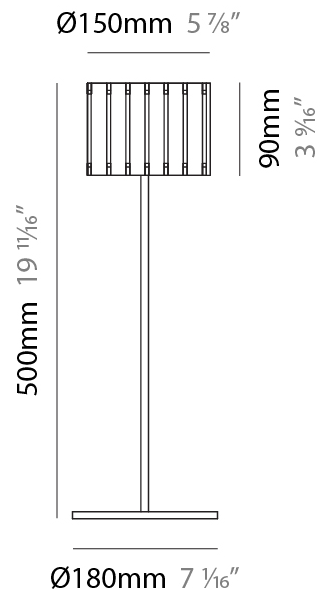

PROJECT	
TYPE	
SPECIFIER	
QUANTITY	
DATE	

LUZ OCULTA WOOD PORTABLE

D54040- -

base number	Finish Options	Finish Options

1. To build a product code in our configurator select the specify button on the base model # product page
2. To build a manual product code on this datasheet choose from the options listed below in blue font and add the suffix to the base model #

GENERAL

Series: Luz Oculata
Subseries: Luz Oculata Wood
Brand: Fambuena
Division: Design
Mounting Type: Portable
Mounting Location: Table
Subcategory: Table

PHYSICAL

Shape: Cylinder
Diameter (mm): 150
Diameter (in): 5 7/8
Height (mm): 500
Height (in): 19 11/16
Light Distribution: Direct / Indirect
Fixture Finish: [DOW / NAT](#)
Holder Finish: BRA / BRZ
Fixture Material: Metal / Wood
Upon Request: Bolt Down

ELECTRICAL

Number of Lamps: 1
Lamp Type: LED Retrofit
Lamp Shape: T4
Bulb Included: Bulb Not Included
Max. Wattage Per Lamp (W): 3
Lamp Base: G9
Input Voltage (V): 120

LED

OPTICAL

RATINGS AND CERTIFICATIONS

Certified By: Certified for North American Standards
IP rating: IP20