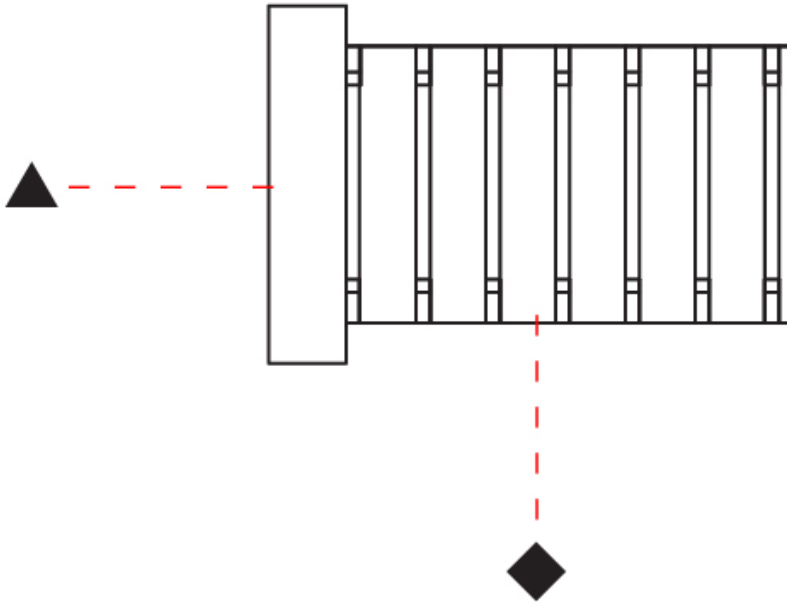

LUZ OCULTA WOOD SURFACE

D53031-

PROJECT

TYPE

SPECIFIER

QUANTITY

DATE

D