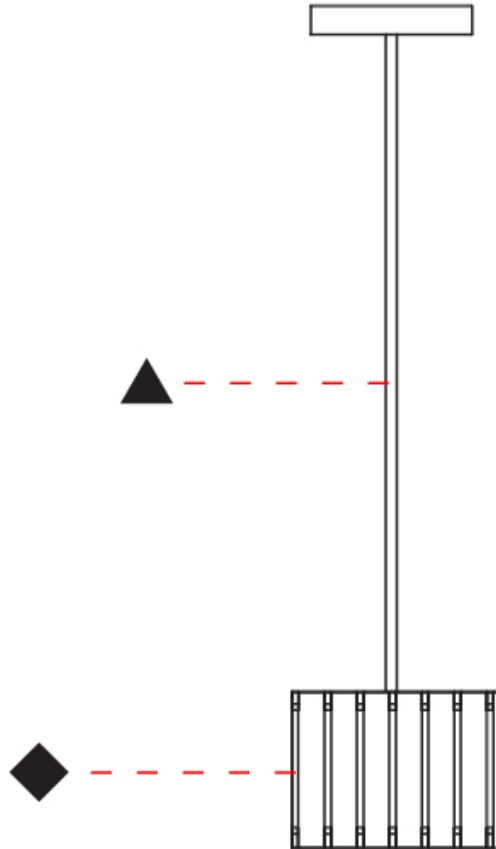

LUZ OCULTA WOOD SUSPENSION

D51043-

PROJECT _____

TYPE _____

SPECIFIER _____

QUANTITY _____

DATE _____

D