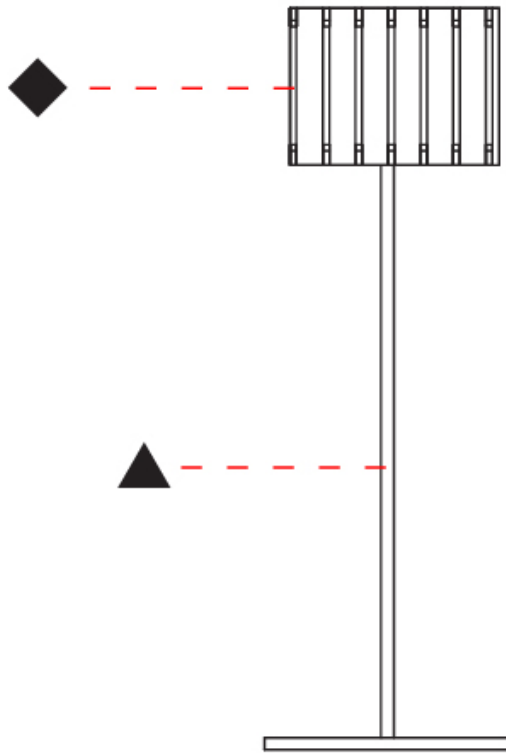

LUZ OCULTA WOOD PORTABLE

D54040-

PROJECT

TYPE

SPECIFIER

QUANTITY

DATE

D