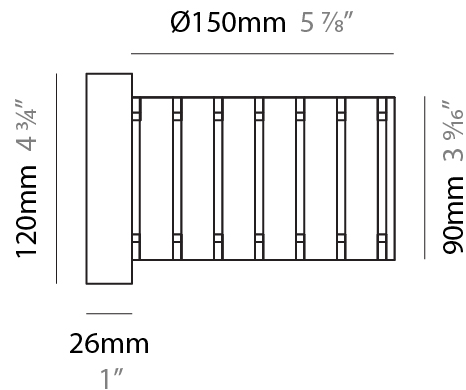

PROJECT	_____
TYPE	_____
SPECIFIER	_____
QUANTITY	_____
DATE	_____

LUZ OCULTA WOOD SURFACE

D53031- _____ - _____
base number   Finish   Finish
                         Options   Options

1. To build a product code in our configurator select the specify button on the base model # product page
2. To build a manual product code on this datasheet choose from the options listed below in blue font and add the suffix to the base model #

GENERAL

Series: Luz Oculta
Subseries: Luz Oculta Wood
Brand: Fambuena
Division: Design
Mounting Type: Surface
Mounting Location: Wall
Subcategory: Ambient

PHYSICAL

Shape: Cylinder
Diameter (mm): 150
Diameter (in): 5 7/8
Height (mm): 90
Height (in): 3 9/16
Light Distribution: Direct / Indirect
Fixture Finish: [DOW / NAT](#)
Holder Finish: BRA / BRZ
Fixture Material: Metal / Wood

ELECTRICAL

Number of Lamps: 1
Lamp Type: LED Retrofit
Lamp Shape: T4
Bulb Included: Bulb Not Included
Max. Wattage Per Lamp (W): 3
Lamp Base: G9
Input Voltage (V): 120

LED

OPTICAL

RATINGS AND CERTIFICATIONS

Certified By: Certified for North American Standards
IP rating: IP20