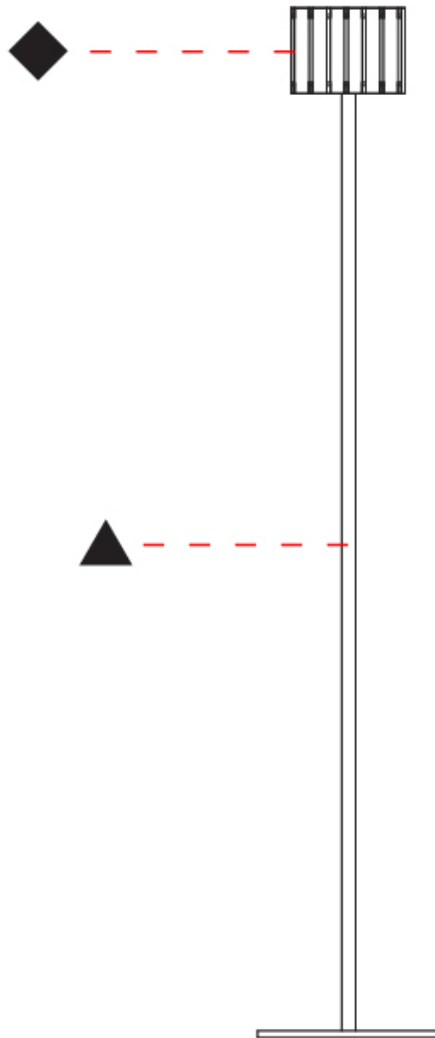

LUZ OCULTA WOOD PORTABLE

D54034-

PROJECT

TYPE

SPECIFIER

QUANTITY

DATE

D