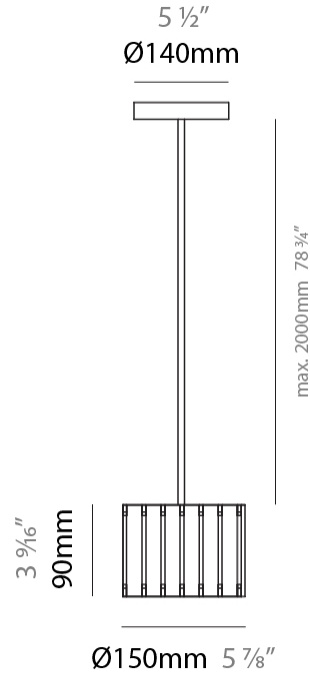

PROJECT	_____
TYPE	_____
SPECIFIER	_____
QUANTITY	_____
DATE	_____

LUZ OCULTA WOOD SUSPENSION

D51043- _____ - _____
base number   Finish   Finish
                         Options   Options

1. To build a product code in our configurator select the specify button on the base model # product page
2. To build a manual product code on this datasheet choose from the options listed below in blue font and add the suffix to the base model #

GENERAL

Series: Luz Oculta
Subseries: Luz Oculta Wood
Brand: Fambuena
Division: Design
Mounting Type: Suspension
Mounting Location: Ceiling
Subcategory: Pendant

PHYSICAL

Shape: Rectangle
Diameter (mm): 150
Diameter (in): 5 7/8
Height (mm): 90
Height (in): 3 9/16
Light Distribution: Direct / Indirect
Fixture Finish: [DOW / NAT](#)
Holder Finish: BRA / BRZ
Fixture Material: Metal / Wood
Cable Details: Cable length 2000mm / 79"

ELECTRICAL

Number of Lamps: 1
Lamp Type: LED Retrofit
Lamp Shape: T4
Bulb Included: Bulb Not Included
Max. Wattage Per Lamp (W): 3
Lamp Base: G9
Input Voltage (V): 120

LED

OPTICAL

RATINGS AND CERTIFICATIONS

Certified By: Certified for North American Standards
IP rating: IP20